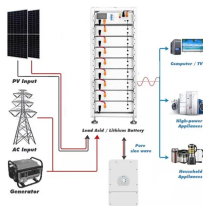

These kits provide replacement clamps for clamp-cover junction boxes and wall-mount enclosures. Available in plated mild steel and stainless steel.

Replacement Clamp Kit For Hoffman A4/A4S Enclosures, Material: Stainless Steel, Includes (2) Clamps and All Mounting Hardware.