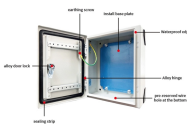

A junction box clamp, often called a cable connector or strain relief fitting, is a specialized hardware component designed to secure an electrical cable where it enters a junction box or other ...

Universal Mounting Bracket, For Use With 4S & 5S Boxes, Steel, Mounts Directly to Stud

14QR series junction box quick release clamps install on standard clamp brackets and designed for use with Hammond's 1414 and HJ series enclosures, as well as 1485 wireways and 1486 series troughs. ...

These kits provide replacement clamps for clamp-cover junction boxes and wall-mount enclosures. Each kit contains two clamps and all mounting hardware.

Junction gives you instant access to nationwide lab testing infrastructure—walk-in, test kit, or mobile phlebotomy—without building it yourself. We handle integrations, exceptions, and patient follow-up, ...