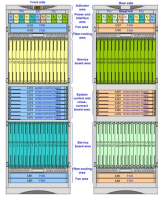

See all available apartments for rent at Junction Santa Monica in Santa Monica, CA. Junction Santa Monica has rental units ranging from 414-1069 sq ft starting at $2899.

The meaning of JUNCTION is an act of joining : the state of being joined. How to use junction in a sentence.

Contact Us

For more information, pricing, or custom solutions, please contact us:

Website: <https://www.samastersbaseball.co.za>

Email: sales@samastersbaseball.co.za

Phone: +27 63 874 2095

Address: 15 Innovation Drive, Technopark, Stellenbosch, 7600, South Africa

This document is for informational purposes only. Specifications subject to change without notice.