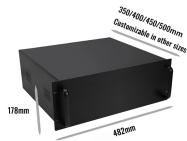

This document provides an introduction and overview of a component locator guide for the Boeing 737-600/700/800 aircraft. The guide contains color-coded index, access, and recognition pages to help ...