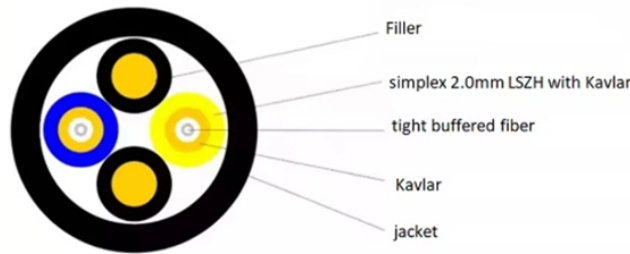

Jiyue Power Distribution Box Thickened 737

Jiye Power Distribution Box Thickened 737

Wholesale Indoor and Outdoor Exposed Installation of Jiye Box, Wall-Mounted Control Box, Thickened Waterproof Jiye Distribution Box.