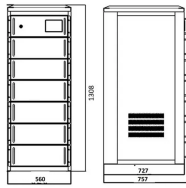

Design engineers or buyers might want to check out various Distribution Box factory & manufacturers, who offer lots of related choices such as junction box, enclosure box and power distribution box.