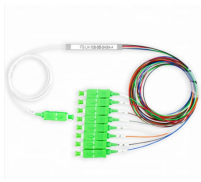

View and Download Sirius XM RAdio Home Kit user manual online. Home Kit accessories pdf manual download.