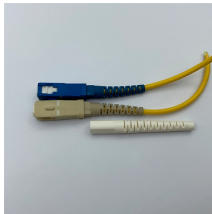

Overview: The Home Signal Distribution Kit (SXHDK1) enables you to connect a Sirius, SiriusXM, or XM Satellite Radio to the included outdoor antenna using your existing Satellite TV or Cable TV cabling. ...

Overview: The Home Signal Distribution Kit (SXHDK1) enables you to connect a ...