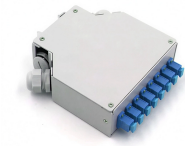

This installation guide provides instructions for installing the SiriusXM Home Signal Distribution Kit for Cable or Satellite TV Plus Satellite Radio. Learn how to connect your Sirius or XM Radio using ...

The Home Signal Distribution Kit for cable or satellite TV plus satellite radio will allow you to get the best signal to a Sirius, SiriusXM or XM Radio using your existing TV RG-6 wiring.

The meaning of INSTALLATION is the act of installing : the state of being installed. How to use installation in a sentence.

Contact Us

For more information, pricing, or custom solutions, please contact us:

Website: <https://www.samastersbaseball.co.za>

Email: sales@samastersbaseball.co.za

Phone: +27 63 874 2095

Address: 15 Innovation Drive, Technopark, Stellenbosch, 7600, South Africa

This document is for informational purposes only. Specifications subject to change without notice.