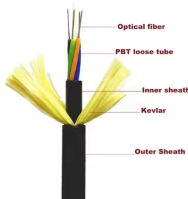

The meaning of INSTALLATION is the act of installing : the state of being installed. How to use installation in a sentence.