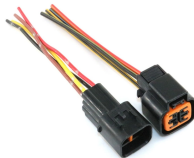

DuckDuckGo for Windows DuckDuckGo for Windows is only available on Windows. Visit this page on a device using Windows 10 (May 2020) or later.