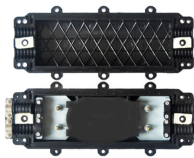

Learn how to install a distribution box safely and correctly. Covers wiring, placement, standards, and expert tips for a compliant setup.

DuckDuckGo is a search engine prioritizing user privacy, offering secure browsing and search without tracking your data.