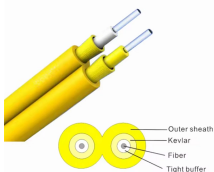

Get expert installation services from Mr. Handyman, including furniture assembly, TV mounting, and door installation. Contact us today for reliable, affordable solutions.

From in-home services to mount your new TV, installation for smart locks, or even setting up your printers, we are here to help. Call your Marysville Supercenter Walmart at 530-634-9751 to find out ...

These documents: ANSI/NEMA VE-1, Metal Cable Tray Systems; NEMA VE-2, Cable Tray Installation Guidelines; and NEMA FG-1, Non Metallic Cable Tray Systems, are an excellent industry resource in ...

If it has excellent electrical continuity and is integrated in the installation's equipotential bonding system, a metal cable tray reduces the coupling's impact and thus contributes to good EMC of the electrical ...