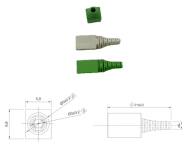

We are specialising in general electrical trading, system design, consultation and installation services, mainly indoor and outdoor lighting, power distribution panel / switchboard manufacturing and ...