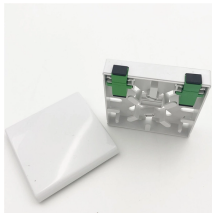

We offer various ranges of an optical joint closure from a small count to a super high count for under ground and aerial installation, and also offer an optical cabinet with compact size suitable for limited ...