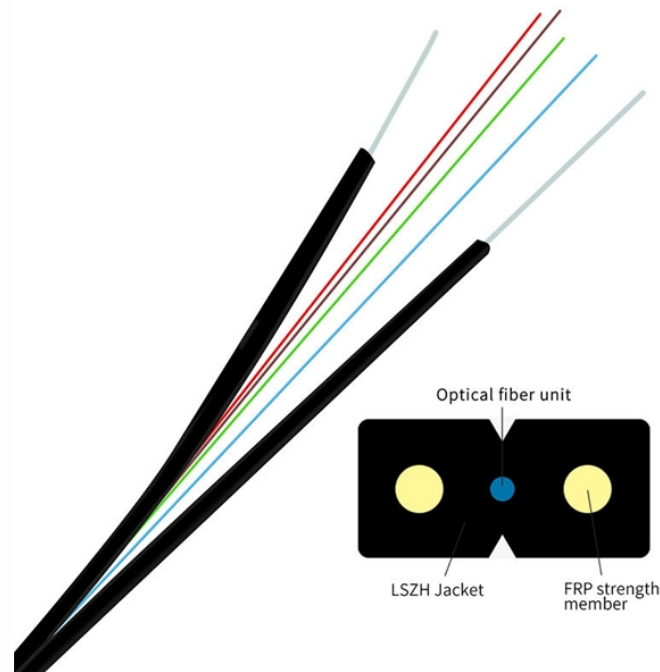

Iceland ONT Optical Network Terminal 40G Technology Support

Overview

Support Portal provides access to various services for Nokia Customers and Partners, such as Product Documentation, SW Downloads, Ticket Creation and Case Handling. Looking for the best 1G fiber ONT or ONU in 2026?

This guide compares budget mid-range and high-end. Compare Langzhi L801, L880G, and L881G ONU ONT models. Complete comparison of specs, WiFi, ports, US. Complete buying guide. Optical Network Terminals and Optical Network Units provide intelligent access for anyPON. The Calix family of ONTs/ONUs enable residential and business subscribers to receive Gigabit broadband. The Relevance Inspector will open in the Coveo Administration Console. Our integrated circuits and reference designs help you create optical network terminal (ONT) units that enable high-speed data connections for today's passive optical networks.