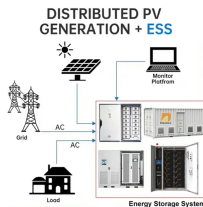

Iceland Export Fiber Distribution Box 4 Cores

Iceland Export Fiber Distribution Box 4 Cores

We offer a wide range of 1-24 core FDB boxes and ODF cabinets for indoor/outdoor FTTH deployment. Durable, IP65 rated, and easy to install. Browse our models ...

4 Cores Fiber Distribution Box IP-55 SC Connector PLC Splitter FDB-104B Fiber Distribution box (FDB), known as optical Distribution box (ODB) as well, is a compact fiber ...

The FDB-4D Fiber Optic Distribution Box is perfect for FTTH projects, offering IP55-rated protection for indoor and outdoor use. Supports 4 SC adapters and a 1:4 micro PLC splitter.

It describes the components and features of FDBs, including their waterproof design, fiber management capabilities, splitter installation options, and environmental specifications.

It intergrates fiber splicing, splitting, distribution, storage and cable connection in one unit. Meanwhile, it provides solid protection and management for the FTTH network building.

<p>An Extensive Library of Self-Developed Products</p>	<p>FBR-11605 Fiber-Optic Distribution Box, 4-Core is a high quality product by Bud Industries used for electronic enclosure applications.</p>
---	---