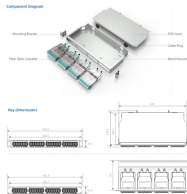

Huawei S5720EI Access Switch

Huawei S5720EI Access Switch

S3700& S5700& S6700 Series S5720-52P-EI-AC: Access product manuals, HedEx documents, product images and visio stencils.

One S5720-EI switch can connect to multiple aggregation switches through multiple links, significantly improving reliability of access devices. The S5720-EI supports LLDP as a link layer protocol used for ...

S5700 Series Switches Hardware Description (V200) S5720-EI S5720-36C-EI-AC S5720-36C-EI-DC S5720-36C-EI-28S-AC S5720-36C-EI-28S-DC S5720-36C-PWR-EI-AC S5720-36C-PWR-EI-DC ...

With SVF, administrators can manage the core switches, aggregation switches, access switches and wireless access points as one virtual device. The S5720-EI switch supports plug-and-play in an SVF ...