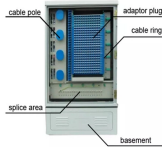

Use the command `display transceiver` to view the optical module information of all optical ports, and use the command `display transceiver interface-type interface-number` to view the ...