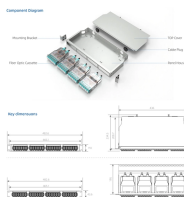

Upgrade your POE switch strategy to build a resilient, insightful network core that actively empowers your business, not just passively powers your devices.