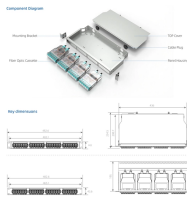

S6730-H28Y4C Switch is next-generation enterprise-class core ...

S6730-H28Y4C Switch is next-generation enterprise-class core and aggregation switch with 28 x 25 Gig SFP28, 4 x 100 Gig QSFP28 Dual pluggable power modules, 1+1 power backup and Switching ...

The CloudEngine S6730-H-V2 series offers a range of next generation 10 GE routing switches with 24, 28, or 48 downlink ports plus 6 x 40 GE uplink ports — which can be expanded to 100 GE through ...

The USB port can have a USB flash drive connected to upgrade the switch, or transfer configuration files or other files. The USB port can only connect to a USB flash drive that complies with USB 2.0.

A combo port can be configured as an electrical port or an optical port, but only one port can be active at a time. When one port is active, the other port is shut down.

The DS-3E3700-H switch series adopts hot swappable dual-power supply, which allows you to configure AC or DC power supplies as needed. The switch can detect faults in power supplies, and will if any ...