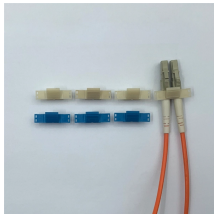

Aligned to the goal of Smart Nation 2.0 to prepare our next generation for the digital future, students will be provided opportunities to learn more about Artificial Intelligence (AI) and enhance their digital and ...