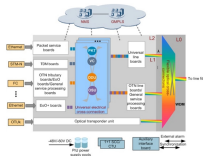

How to use a high-voltage intelligent distribution box

How to use a high-voltage intelligent distribution box

High voltage distribution box is the control part of EV power supply, which has the functions of power distribution, current measurement, short circuit protection, charge and discharge control, pre ...

The next generation high-voltage intelligent power distribution unit (iPDU) monitors and manages all power distributed to power electronics and provides central protection for the electrical system.

At its core, it combines a standard distribution box with intelligent controllers, allowing you to monitor and control the flow of power to various circuits and devices within your home or...

Learn how to safely use a power distribution box with our step-by-step guide. Ensure reliable performance and prevent electrical hazards.

In this video, I will show you the complete process of LT Panel Box connection with High Voltage Line, step by step, using real project pictures.

View the TI High-voltage power distribution box block diagram, product recommendations, reference designs and start designing.

Designed for the demands of modern electric vehicles, this advanced component supports up to 800V of operating voltage, ensuring efficient and reliable power distribution across the vehicle's ...