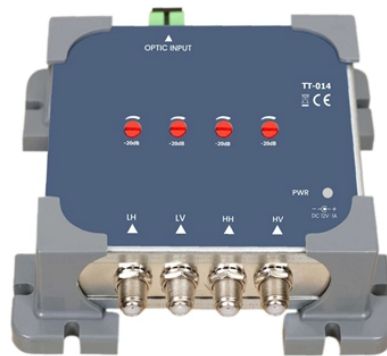

How to use a high-voltage intelligent distribution box

How to use a high-voltage intelligent distribution box

High voltage distribution box is the control part of EV power supply, which has the functions of power distribution, current measurement, short circuit protection, charge and discharge control, pre ...

The next generation high-voltage intelligent power distribution unit (iPDU) monitors and manages all power distributed to power electronics and provides central protection for the electrical system.

At its core, it combines a standard distribution box with intelligent controllers, allowing you to monitor and control the flow of power to various circuits and devices within your home or...

Learn how to safely use a power distribution box with our step-by-step guide. Ensure reliable performance and prevent electrical hazards.

In this video, I will show you the complete process of LT Panel Box connection with High Voltage Line, step by step, using real project pictures.

View the TI High-voltage power distribution box block diagram, product recommendations, reference designs and start designing.

Designed for the demands of modern electric vehicles, this advanced component supports up to 800V of operating voltage, ensuring efficient and reliable power distribution across the vehicle's ...