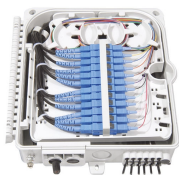

In this video, we'll walk you through the process of wiring a home distribution box with a detailed connection diagram. Whether you're an electrician or a DIY enthusiast, this guide will help you ...