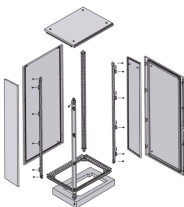

Yahoo Mail has all the features you need to get through your inbox faster. With the new Planner feature, key details from your emails become tasks and events, so everything is in one clear view.