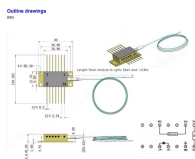

Get free shipping on qualified Main Breaker Panel Breaker Boxes products or Buy Online Pick Up in Store today in the Electrical Department.