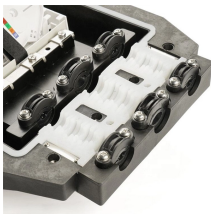

As one of the best Power Distribution Panel Manufacturers in Fiji, we are trusted by people not only within the boundaries but even beyond that. Our custom-based products are able to match up your ...