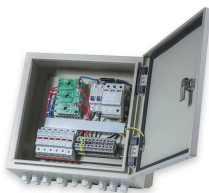

The meaning of MUCH is great in quantity, amount, extent, or degree. How to use much in a sentence.