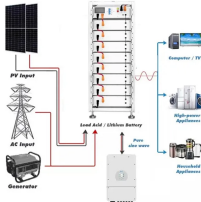

These cable trays are lined with wire mesh to route and support small diameter cable, such as data communication cable. The mesh allows air to flow through the tray to keep cable ventilated and cool, ...