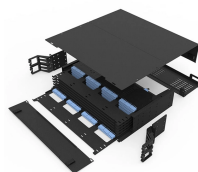

Choose from our selection of ferrules, including over 1,800 products in a wide range of styles and sizes. Same and Next Day Delivery.