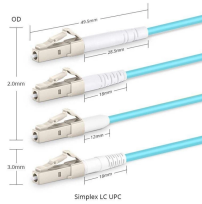

Find high-quality ceramic ferrules for welding and shear connectors. Shop our selection of durable, porcelain, and cordierite parts for various applications.

Find your ceramic ferrule easily amongst the 5 products from the leading brands (Milvent Technology, C2G SOUDAGE INNOVATION, T& S Communications, ...) on DirectIndustry, the industry specialist ...

Buy 2pc ceramic tube metal tip 5mm 7MM ferrule (PDA dedicated set): Ferrule Fittings - Amazon FREE DELIVERY possible on eligible purchases