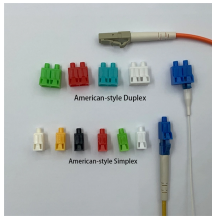

How Honduran Fiber Optic Patch Cords Work

How Honduran Fiber Optic Patch Cords Work

This guide will help you quickly understand the main types of fiber patch cords and how to choose the right solution for your project - and how ZION can support you with stable quality, ...

A fiber-optic patch cord is constructed from a core with a high refractive index, surrounded by a coating with a low refractive index, that is strengthened by aramid yarns and surrounded by a protective jacket.

A fibre patch cord connects network devices for fast, reliable data transfer, minimizing signal loss and interference in modern network setups.

In this guide learned about selecting and assembling the parts of fiber optic patch cables, how they can be assembled and used for cost and installation efficiency.

Fiber patch cables are a protected and connectorized fiber-optic cable, mostly used for short-distance connections e.g. in telecom installations.

Unlike traditional copper cables, fiber optic patch cords utilize light to transmit information, making them an ideal choice for high-bandwidth applications and long-distance communication.