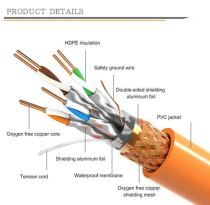

Tamales, fried plantains, and tostadas with tomato sauce, guacamole, and black beans are uniquely Guatemalan. Fiambre, a cold salad made with meat and pickled items, is served on special ...

Its red laser shines through most yellow-jacketed optical fibers to help you pinpoint breaks, bends, faulty connectors, splices and other causes of signal loss.