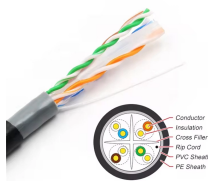

Ground cable trays and wire troughs

Ground cable trays and wire troughs

Cablofil steel trough trays provide the strength and security required when the need to limit cable access is of primary importance.

Wireways are troughs with hinged or removable covers for routing and protecting electric wire and cable in permanent, whole-facility wiring installations.

“Metallic cable trays that support electrical conductors shall be grounded as required for conductor enclosures in accordance with 250.96 and part IV of Article 250.”

These fittings help in maintaining support of the cable tray system. Shop Graybar's collection of cable tray and fittings to find exactly what works for your job.

All metallic cable trays shall be grounded as required in Article 250.96 regardless of whether or not the cable tray is being used as an equipment grounding conductor (EGC). The EGC ...

The intent of this article is to review grounding practices for cable tray wiring systems. The Equipment Grounding Conductors are the most important conductors in the electrical systems. The Equipment ...