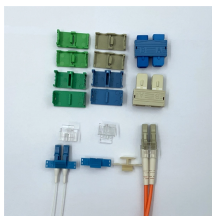

Chalfant Ladder Cable Tray Systems are ideal for indoor and outdoor cable management. They provide reliability, ease of installation, and cost savings both initially and long term.