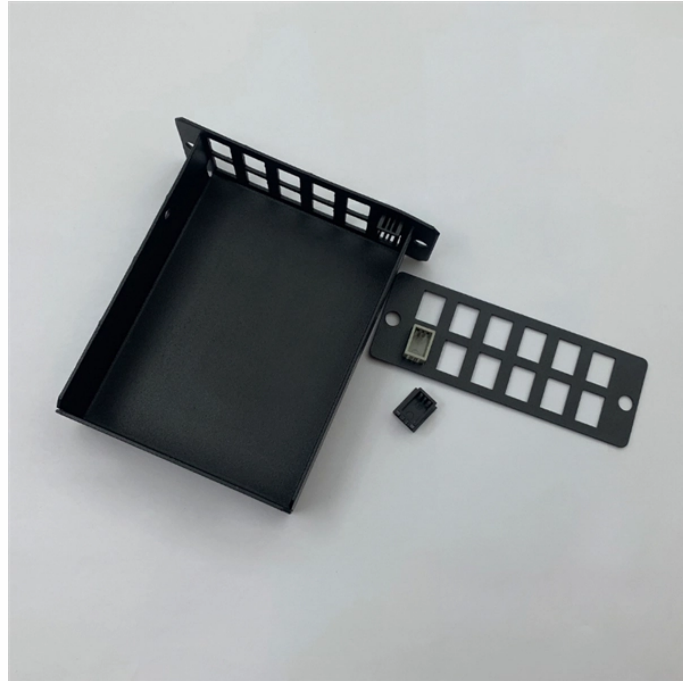

Greece Aggregation Switch 40G

Greece Aggregation Switch 40G

Supporting a range of interface speeds (including 1Gb, 10Gb, 25Gb, 40Gb, and 100Gb) all in a compact 1U form factor, the VSP 7400 Series can be flexibly deployed in either core and aggregation or spine ...

FS 40Gb Switches offer high bandwidth, network virtualization, and redundancy, ensuring efficient deployment for campus core and distributed networks.

Suitable for SME network core and large-scale network aggregation, 20 x 10GE ports and 4 x 25GE ports for flexible access, 2 x 40GE ports for high-performance uplink. The VSU connects to ...

Anoatech offers standard-form-factor 10G Layer 3 managed core/aggregation Ethernet switches, featuring versatile port combinations of 2.5GE, 10G, 40G, and 100G.

MES5448 switches are high performance devices with 10GBASE-R and 40GBASE-SR4/LR4 interfaces that can be used as aggregation or transport switches in carrier networks and as Top-of-Rack or End ...

Mellanox's SX1036 Ethernet switch is the ideal switch for a variety of applications. With 36 ports that can operate at 1GbE, 10GbE, 40GbE or 56GbE, a 4Tb/s capacity, low power consumption, and compact ...