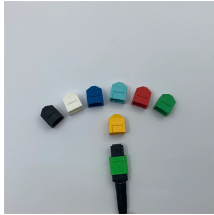

Price and other details may vary based on product size and color. The Real G-8 Lens! Laser Diode Engraving Focus - G8 M9x0.5 LM2 NEJE USA! Need help?

With our state-of-the-art facility and production standards, American Photonics designs and manufactures quality focusing lenses in different types from concave, plano-concave, convex, ...