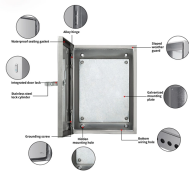

If your project requires lightweight, corrosion-resistant, and thermally optimized cable management, our engineers can guide you in selecting the perfect aluminum alloy cable tray system.