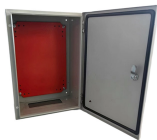

Explore Microsoft products and services and support for your home or business. Shop Microsoft 365, Copilot, Teams, Xbox, Windows, Azure, Surface and more.

GRP Cable Ladder and GRP Cable Tray, particularly suitable for interior and exterior areas where resistance to corrosion is a requirement. GRP Cable Trays and Cable Ladders are products that set ...