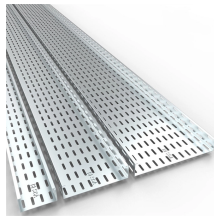

Cable trays are intended for the construction of fire-resistant cable paths with surface cable laying. Cable paths are constructed as standard or lightweight cable paths.

Our Fiberglass tray weighs 1/3 that of steel trays and is pound for pound stronger. This makes the tray easy to install, reduces the possibility of lifting accidents, and lowers transportation costs. MP Husky ...