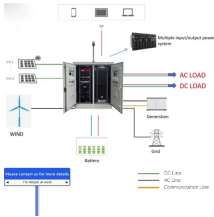

Fiji Overseas Warehouse Core Switch 100G

Fiji Overseas Warehouse Core Switch 100G

Enhance your network infrastructure with the Edgecore DCS800 ...

In simple campus scenarios, the switch can achieve easy configuration and high information security, while in large-scale interconnecting scenarios, the switch can realize auto-negotiated update of ...

FS 100G Switches offer high programmability and scalability, designed for large enterprises and hyper-converged infrastructure (HCI) networks. Learn more!

Enhance your network infrastructure with the Edgecore DCS800 (Wedge100BF-32X) 100G Programmable Switch. Experience versatile connectivity and advanced features for optimized ...