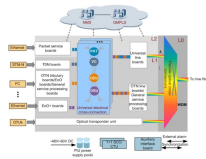

Search Newegg for 100gb switch. Get fast shipping and top-rated customer service.