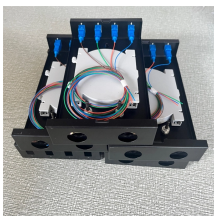

Fiji Optical Cable Terminal Box Factory

Fiji Optical Cable Terminal Box Factory

Datec (Fiji) PTE LTD have qualified field service technicians that can perform fusion and mechanical splicing on your network. Our complete fibre optic services include- fibre optic design, cable ...

Description FTTH fiber optical terminal box is used in wiring connection between optical cable and optical communication equipment, ena misini ni veisoliyaki. Na dali ni fiber ni mata e liutaka na ...