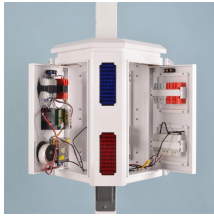

The fiber connector types, sometimes referred to as terminations, link fiber optic cables together through terminals, switches, adapters, and patch panels, by bridging the gap between their ...

Discover Hubbell Premise Wiring's end-to-end fiber optic solutions, enhancing your digital infrastructure with high-quality cables, connectors, and comprehensive support.

FASTConnect field installable connectors include LC, ST, SC and are compatible with 250 μm and 900 μm fiber optic cable, solutions designed for quick, tool-less ...

Precision fiber optic connectivity throughout the network. SENKO Advanced Components provides precise, user-friendly, and application-focused fiber optic connectors, enabling network operators to ...