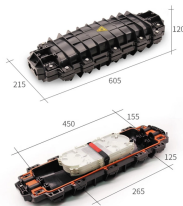

Fiber optic cable manual attachment machine self-operated

Fiber optic cable manual attachment machine self-operated

It features a 42-inch diameter single capstan that delivers controlled force to the pulling rope or tape, ensuring efficient and reliable cable installation. The single capstan allows the winch to be placed at ...

The machine is a hand-held free-to-height cable quick-attachment tool with ...

The machine is a hand-held free-to-height cable quick-attachment tool with internal components such as controllers that automatically complete all steps of cable tying.

Find reliable fiber optic cable attachment machines for various needs. High-quality, efficient, and portable options from top suppliers. Shop now for robust performance!

It features a 42-inch diameter single capstan that delivers controlled force to the pulling rope or tape, ensuring efficient and reliable cable installation. The single ...