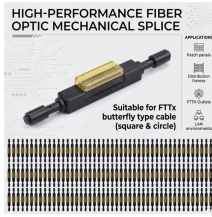

Fiber optic cable manual attachment machine self-operated

Fiber optic cable manual attachment machine self-operated

It features a 42-inch diameter single capstan that delivers controlled force to the pulling rope or tape, ensuring efficient and reliable cable installation. The single capstan allows the winch to be placed at ...

Find reliable fiber optic cable attachment machines for various needs. High-quality, efficient, and portable options from top suppliers. Shop now for robust performance!

It features a 42-inch diameter single capstan that delivers controlled force to the pulling rope or tape, ensuring efficient and reliable cable installation. The single ...

-- Fiber optic cable hooks are made of epoxy resin and can be used for a long time in various environments. -- The length of the hook is removable and can be flexibly adjusted according to ...

The Larson Cable Trailer includes two built-in receiver hitches that can easily connect to other equipment, cable, wire handling attachments, or even another trailer.