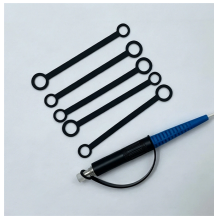

Fiber optic cable manual attachment machine self-operated

Fiber optic cable manual attachment machine self-operated

It features a 42-inch diameter single capstan that delivers controlled force to the pulling rope or tape, ensuring efficient and reliable cable installation. The single capstan allows the winch to be placed at ...

The machine is a hand-held free-to-height cable quick-attachment tool with ...

The machine is a hand-held free-to-height cable quick-attachment tool with internal components such as controllers that automatically complete all steps of cable tying.

The Mini-Blower/Pusher is a low-cost & portable solution for short-run installation of fiber cable. It can be driven using cordless, corded or pneumatic drills.

The optical cable wrapping machine is a hand-held fast climbing tool for attaching cables. It can automatically complete the cables by placing internal circuit components such as controllers.

Find reliable fiber optic cable attachment machines for various needs. High-quality, efficient, and portable options from top suppliers. Shop now for robust performance!

It features a 42-inch diameter single capstan that delivers controlled force to the pulling rope or tape, ensuring efficient and reliable cable installation. The single ...