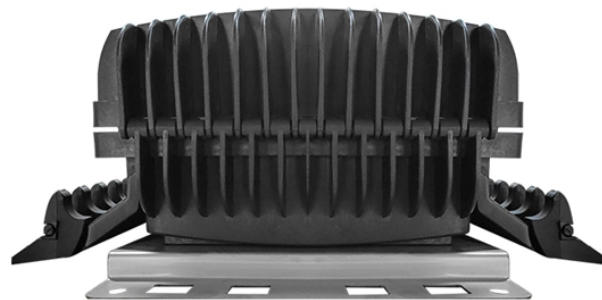

Fiber optic PoE switch models

Fiber optic PoE switch models

TL-SG1210P 10-Port Gigabit Desktop Switch with 8-Port PoE+ With 8 PoE+ ports, transfers data and power on one single cable Easy to use, with no configuration and installation needed

Here are the three most functional PoE switch applications that can be accomplished with any managed or unmanaged compact PoE switch or RuggedNet (industrial) PoE switch.

Product description The HGW-2402A-PSE is a 26-port Gigabit Ethernet switch with 24-port 10/100/1000Base-T (X) and 2-port 1000Base-X SFP slot for optical fiber providing stable and reliable ...

High-performance switching with up to 25G SFP28, 10GbE & 2.5GbE PoE+++ for robust, high-capacity networking.

Cut the cable clutter - extend power and fiber together, anywhere - with a single hybrid cable. At the far end, the GPERx6 splits it all neatly: SFP+ for further long-distance uplinks, PoE-out for powering ...

PoE media converters facilitate the interconnection of systems using copper-based cables and fiber optic cables or allow fiber-to-fiber conversion. PoE switches bundle digital data - including raw data ...