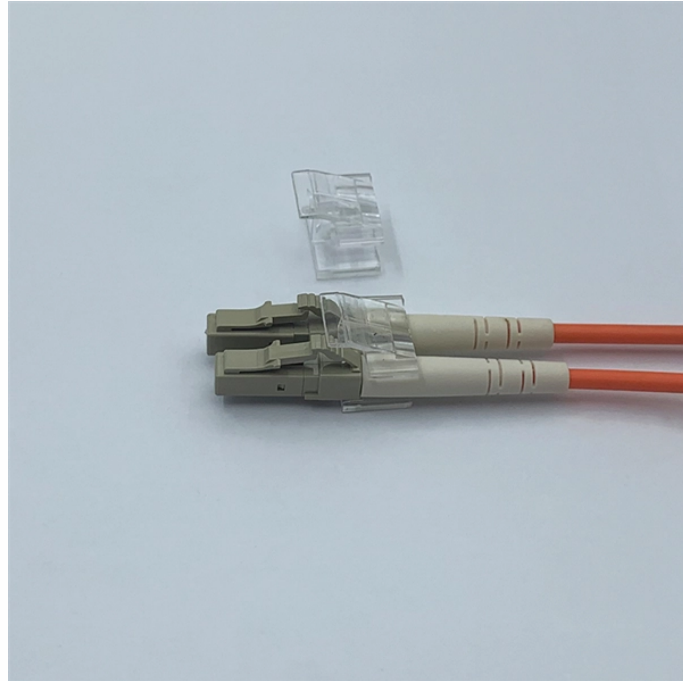

## Fiber Optic Panel Bracket

## Fiber Optic Panel Bracket

Duttek LC Fiber Wall Plate Coupler, Single/Duplex Fiber Optic Wall Plate for Optical Fibe, for Optical Fiber Termination, Wall Mount Patch Panel for Home, Office Cabling, 4-Port Wall Mount Panel

The 9096 Fiber Bracket is based upon feedback from our own fiber-optic engineers. With four bulkhead FC input connectors, the Model 9096 gives you quick, convenient, and secure couplings between ...

Fibertronics offers quality fiber optic patch panel brackets for holding equipment and cables. Available in open and closed frame designs.

The Toro Fiber Adapter Plate Bracket is a compact, cost effective way to breakout fiber in a wall mount or DIN rail environment where splicing is not necessary and space is at a premium. This heavy duty ...