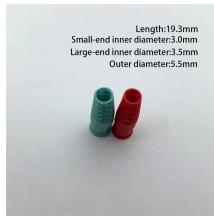

Learn the roles of OLT, ODN, ONU, and ONT in an FTTH network. Understand how these components work together in PON architecture to deliver high-speed fiber-optic internet directly to homes.