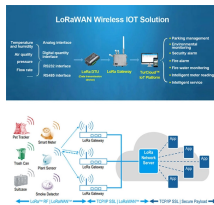

Fiber Optical Line Terminal (OLT) from Cambium Networks is a Passive Optical Network (PON), which connects to a core switch by an Ethernet cable or a fiber cable.