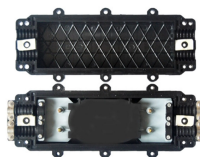

Berlin Lasers provides the most professional fiber optic inspection, fiber optic visual fault detector, fiber connection probe, and fiber connector cleaner at the most affordable price.