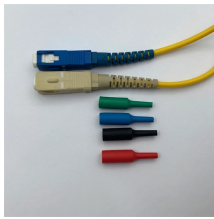

Fiber Optic Connector Detector

Fiber Optic Connector Detector

Quickly verify fiber activity, polarity and connectivity with the FiberLert Live Fiber Detector. This pocket-sized tool tests single-mode, multimode, UPC and APC patch cords and ports with a non-contact/non ...

Want to quickly verify fiber activity, polarity, and connectivity without spending thousands? Now you can for less than \$200. Check out the FiberLert.

The INNO Instrument V20 Fiber Optic Inspection Microscope is a handheld USB inspection probe designed for evaluating optical connector end-faces during fiber installation and maintenance. The ...

When an intruder moves across the ground above a buried fiber optic sensor cable, whether walking, running, or crawling, characteristic vibrations are created. The system distinguishes these from ...

Fiber optic sensors are compact because the detection circuit is located in the amplifier, allowing for detection even in narrow spaces. Installation and adjustment are easy and the devices have high ...

Allows you to detect traffic and measure signals anywhere on singlemode fibers without having to disconnect them. Enables technicians to identify a specific live fiber without having to disconnect it ...