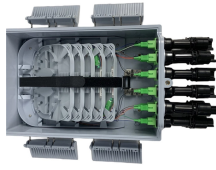

This product is designed specifically to provide a safe and secure connection between fiber optic cables. This junction box is made from strong, durable steel, and it has a convenient 415X340X122.5 ...