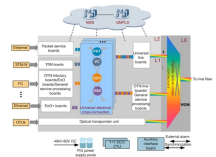

If the goal is to add more fiber to your diet, there are lots of great options. Fruits, vegetables, grains, beans, peas and lentils all help you reach that daily fiber goal.