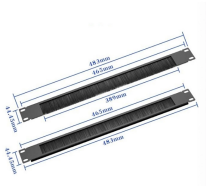

# Fiber Optic Cable Size Measurement

## Fiber Optic Cable Size Measurement

- Fiber optic cables are often custom cut to match required lengths for each cable run, or you can order a reel matching your total length and cut segments yourself.

In summary, the size of a fiber optic cable is measured in various ways, including core, cladding, coating, buffer, and jacket diameters, as well as performance metrics like attenuation and bandwidth.