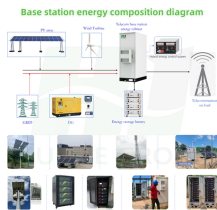

Fiber optic network diagrams represent the architecture and connectivity of fiber optic systems, and their design philosophy integrates ...

Fiber optic network diagrams represent the architecture and connectivity of fiber optic systems, and their design philosophy integrates technical, functional, and conceptual aspects. The ...