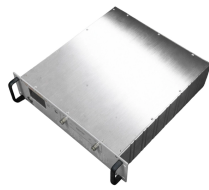

Fancy Cable Tray Supports

Fancy Cable Tray Supports

These special heavy duty tray hold down cable tray clamps and expansion guides are ideal for fastening tray to C-Channels and beams, such as those found on bridges.

Wire Mesh Cable Tray, 60" x 8" x 2", 4", or 18" | Zinc Plated Steel Cable Management Rack, Adjustable Cable Basket for Network, AV, Fiber Optic, Garage & Office Use (2Pcs)

These tray systems allow excellent ventilation and prevent sagging while routing. They support up to 280 lbs. per foot (based on a tray support, such as hanging clamps or a hanging bar, every 8 feet). ...