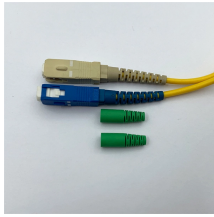

Visit the Music Channel to find today's top talent, featured artists, and playlists. Subscribe to see the latest in the music world. This channel was ...