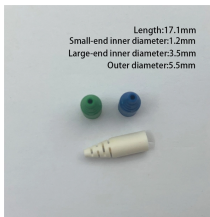

Offered in many sizes and configurations, our smart PDUs provide the voltage, current, outlet number and type of connections required to fit any need.