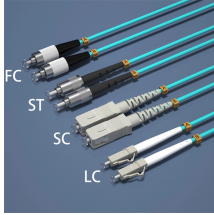

Explosion-proof distribution box cabinet

On October 10, 2025, a series of explosions occurred at an Accurate Energetic Systems manufacturing facility in Humphreys County, Tennessee, killing sixteen people and injuring seven, one seriously. ...