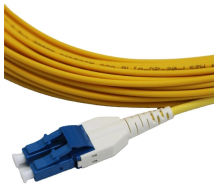

Several people were hurt after a possible boat explosion Saturday near the Haulover Sandbar in Miami, Florida.