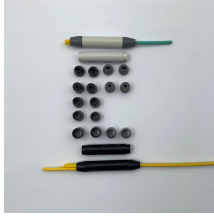

## European Terminal Box Fiber Optic Accessories Supplier

This box provides distribution and terminal connections for a variety of optical fiber systems where optical cables, patch cords, or pigtails need to be efficiently connected in limited spaces.