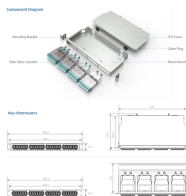

MP Husky's cable tray selector for choosing the correct tray type (ladder, solid bottom, perforated, wire mesh) and size based on load, cable type and installation requirements.

Cablofil steel trough trays provide the strength and security required when then need to limit cable access is of primary importance.

What Is a Trough Type Cable Tray? A trough type cable tray is a channel-shaped cable support system formed from a single sheet of steel. The structure resembles a trough or enclosed ...

GLENDALE, Ariz. (February 7, 2026) - The fifth round of the 2026 Monster Energy SMX World Championship was headlined by the largest audience ever for a Monster Energy AMA ...