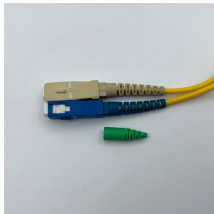

After finishing fifth in the Salt Lake City SX finale to Hunter Lawrence 's seventh, Roczen was handed the #1 plate and that elusive, and heavy, 450SX championship trophy.

Discover high-quality trough type cable tray systems offering exceptional load capacity, superior cable protection, and flexible installation options for industrial, commercial, and data center applications.