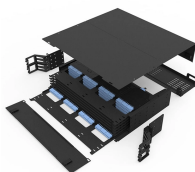

What Is a Trough Type Cable Tray? A trough type cable tray is a channel-shaped cable support system formed from a single sheet of steel. The structure resembles a trough or enclosed ...

GLENDALE, Ariz. (February 7, 2026) - The fifth round of the 2026 Monster Energy SMX World Championship was headlined by the largest audience ever for a Monster Energy AMA ...