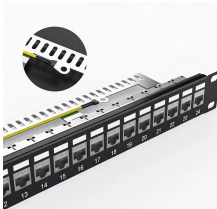

NewReach offers Enclosed Cable Tray solutions designed to create a fully protected pathway for electrical cables. These enclosures effectively shield cables from potential physical damage, such as ...