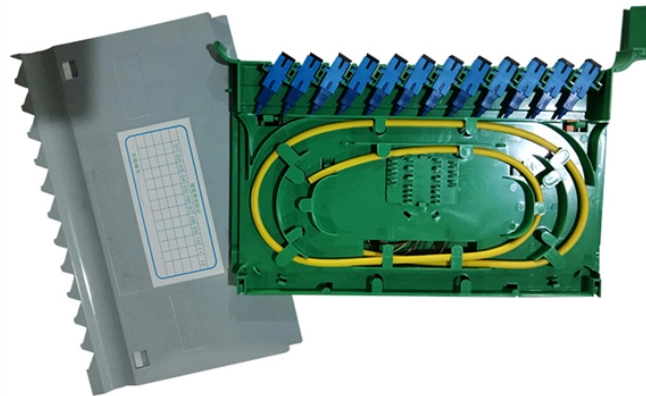

Electrical distribution box iron base plate

Electrical distribution box iron base plate

Our metal boxes, distribution boxes, disconnectors, junction boxes and other electrical products can meet your needs; We focus on durability, ease of use and professional service.

Stronger and stable iron/metal mounting box, which with different thickness box, 0.6mm, 0.8mm, 1.0mm are available. Elegant outlook design, flat and curve shape are available.

Our main products include circuit breakers, surge protectors, automatic transfer switches, distribution boxes, and combiner boxes. If you need them, we can have a detailed discussion and I will introduce ...

Protect your electrical components with our durable metal boxes and steel covers. Shop now for the best prices on steel boxes.

Commonly used distribution box has two kinds of plastic and iron plate. It is convenient for management and convenient for maintenance in case of circuit failure.

Metal distribution box (26) Ventilation grid (3) Plastic safety lock (2) Masked metallic power distribution box (13) Metal plate power distribution box with mask (surface mounted version) (4) Metal plate ...