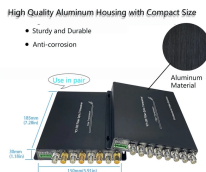

Learn how to install cable trays for large-scale projects with our professional, step-by-step guide covering industry standards, safety protocols, and efficient routing techniques.