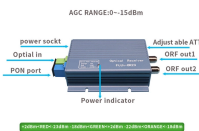

Delta Electric is a San Jose-based electrical contracting firm operating since 1982. The residential and commercial electricians have three decades of industry experience. They handle ...